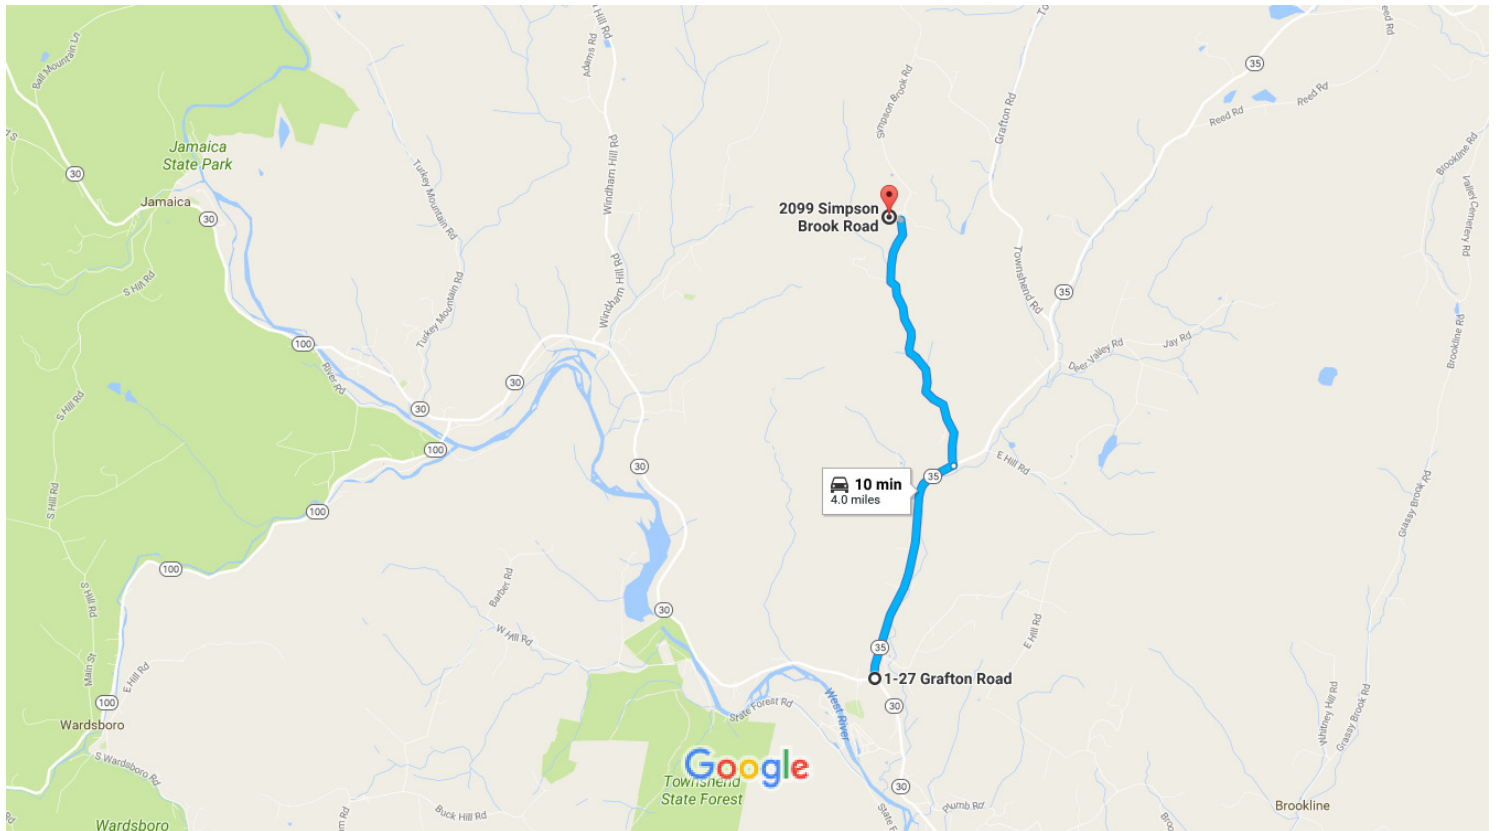

1-27 Grafton Rd, Townshend, VT 05353 to 2099 Simpson Brook Rd, Townshend, VT 05353

Drive 4.0 miles, 10 min

2017 WRRRC Field Day Directions from Rt 30 - 35 intersection

Map data ©2017 Google 1 mi

1-27 Grafton Rd

Townshend, VT 05353

- ↑ 1. Head north on VT-35 N toward Common Rd

1.9 mi

- ↶ 2. Turn left onto Simpson Brook Rd

2.2 mi

2099 Simpson Brook Rd

Townshend, VT 05353

These directions are for planning purposes only. You may find that construction projects, traffic, weather, or other events may cause conditions to differ from the map results, and you should plan your route accordingly. You must obey all signs or notices regarding your route.